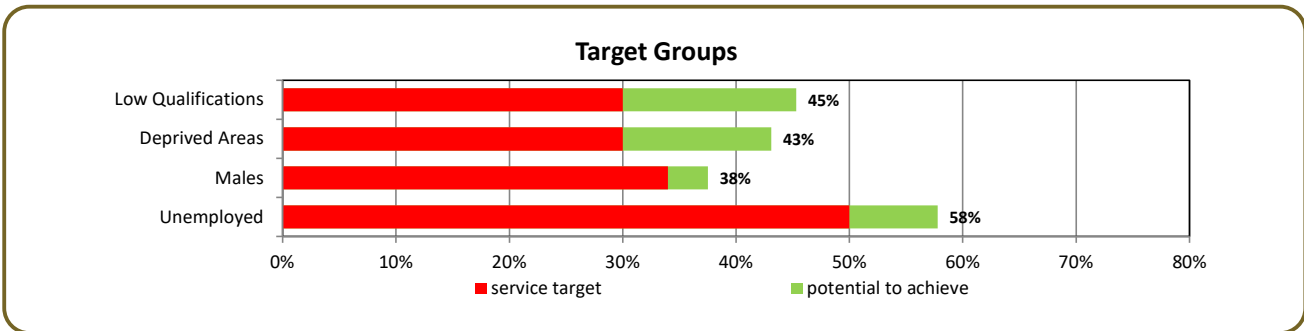

Adult Skills and Family Learning Service Planned Provision for 2023/2024

The LCC Adult Skills & Family Learning programme is designed to provide accessibility to provision for learners where there are gaps in FE provision. Skilful planning and good partnership working ensures inbuilt progression routes are in place to other government funded provision.

High Level Overview *

Theme	Employability and Skills	Wellbeing Programmes	Improving Outcomes for Families	Qualification Programmes	TOTAL
Learning Places	5,975	2,103	1,318	1,502	10,898
% of total	55%	19%	12%	14%	100%

* For details of courses relating to each commissioning theme please see page 2

Note: learning places linked to the theme of Improving Outcomes for Families are excluded from this chart