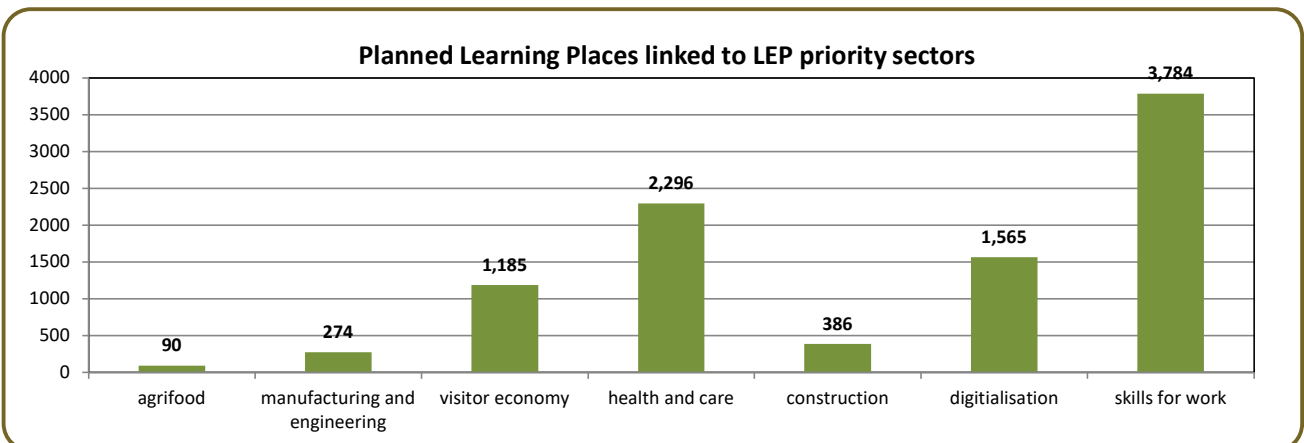

## Adult Skills and Family Learning Service Planned Provision for 2023/2024

The LCC Adult Skills & Family Learning programme is designed to provide accessibility to provision for learners where there are gaps in FE provision. Skilful planning and good partnership working ensures inbuilt progression routes are in place to other government funded provision.

| Theme           | Employability and Skills | Wellbeing Programmes | Improving Outcomes for Families | Qualification Programmes | TOTAL  |
|-----------------|--------------------------|----------------------|---------------------------------|--------------------------|--------|
| Learning Places | 5,975                    | 2,103                | 1,318                           | 1,502                    | 10,898 |
| % of total      | 55%                      | 19%                  | 12%                             | 14%                      | 100%   |

\* For details of courses relating to each commissioning theme please see page 2

Note: learning places linked to the theme of Improving Outcomes for Families are excluded from this chart