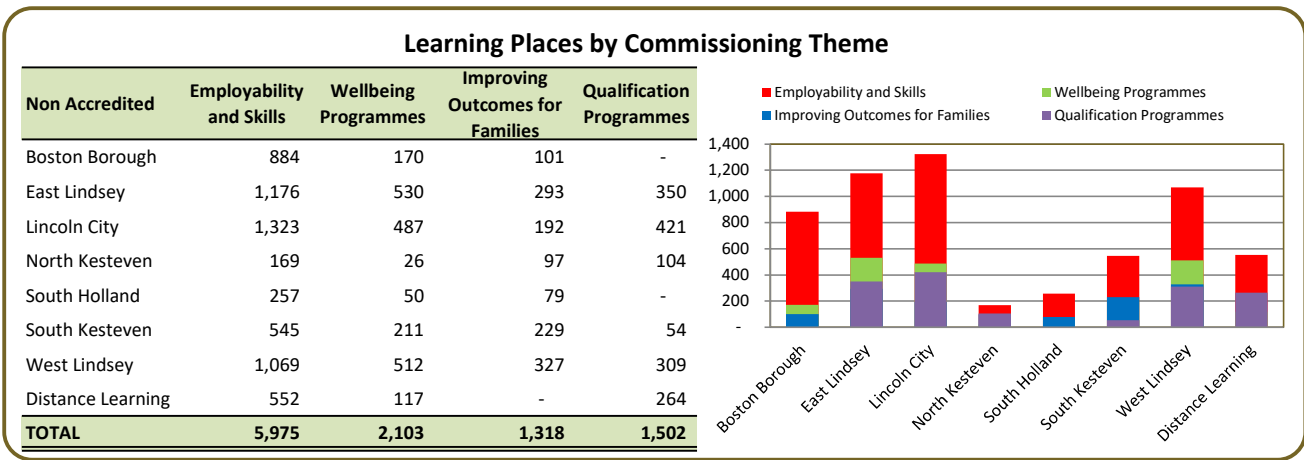

## Adult Skills and Family Learning Service Planned Provision for 2023/2024

The LCC Adult Skills & Family Learning programme is designed to provide accessibility to provision for learners where there are gaps in FE provision. Skilful planning and good partnership working ensures inbuilt progression routes are in place to other government funded provision.

| Theme           | Employability and Skills | Wellbeing Programmes | Improving Outcomes for Families | Qualification Programmes | TOTAL  |
|-----------------|--------------------------|----------------------|---------------------------------|--------------------------|--------|
| Learning Places | 5,975                    | 2,103                | 1,318                           | 1,502                    | 10,898 |
| % of total      | 55%                      | 19%                  | 12%                             | 14%                      | 100%   |

\* For details of courses relating to each commissioning theme please see page 2

Note: learning places linked to the theme of Improving Outcomes for Families are excluded from this chart